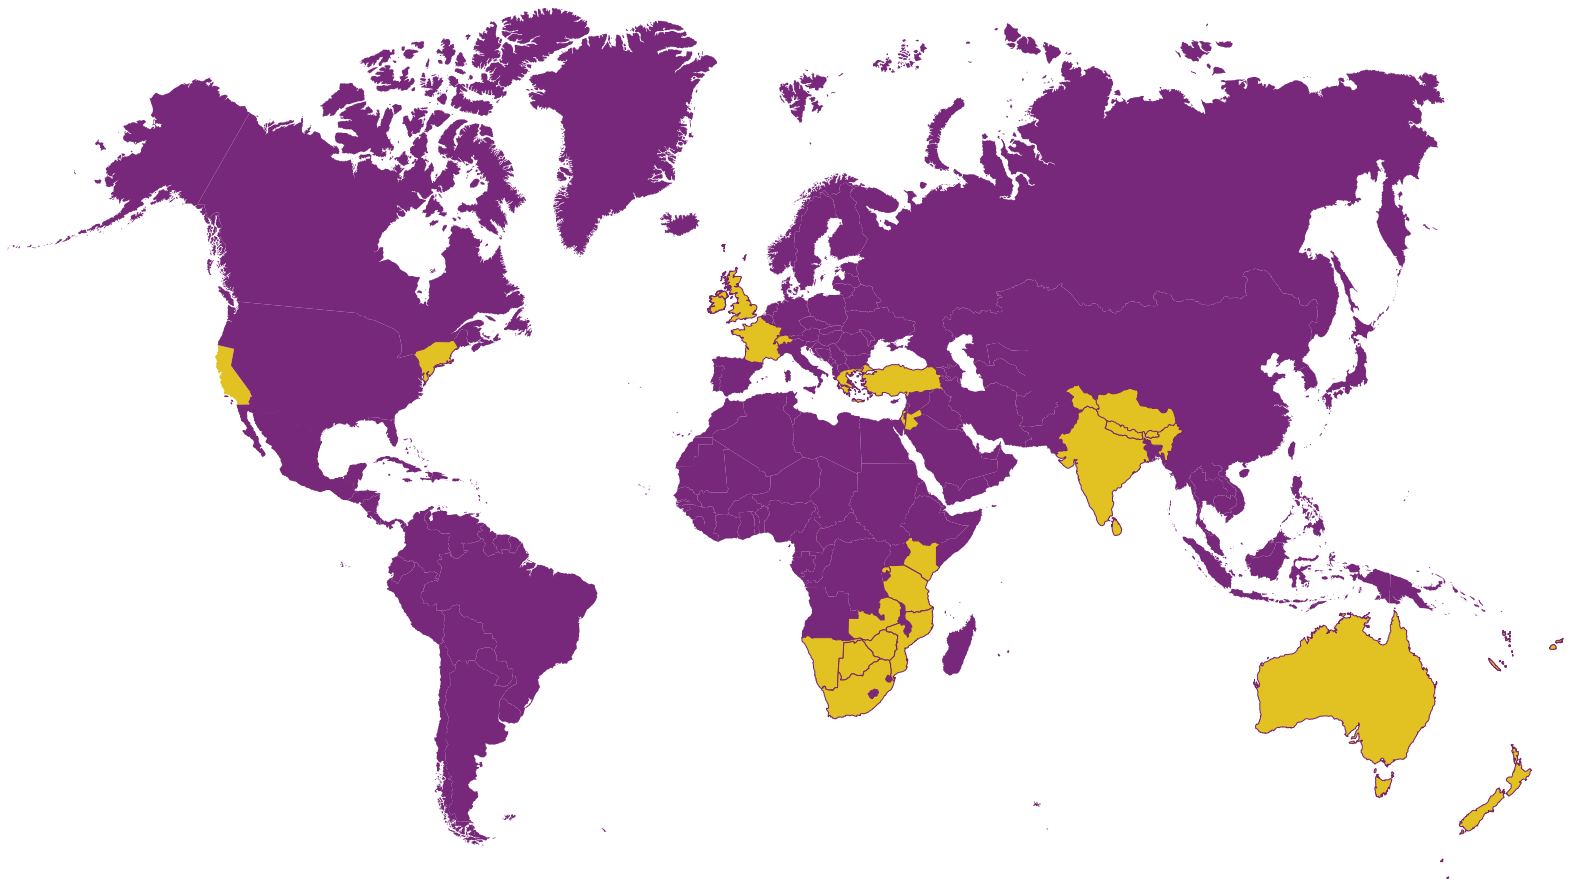

# REBECCA RECOMMENDS

*Inspirational destinations & properties of excellence*

[www.rebecca-recommends.com](http://www.rebecca-recommends.com)

AFRICA

Exeter Safari Company \*

Botswana

Xigera Safari Lodge (RCH) . Okavango Delta

South Africa

The Twelve Apostles Hotel & Spa (RCH) . Cape Town

Bushmans Kloof Wilderness Reserve & Wellness Retreat (RCH) . Cederberg Mountains

AMERICAS

North America

Beyond Times Square \*  
BOSTON . NEW YORK CITY . NIAGARA FALLS .  
PHILADELPHIA . WASHINGTON D.C.

California

Meadowood Napa Valley . Napa Valley

ASIA

Ventours International \*  
BHUTAN . INDIA . NEPAL . MALDIVES . SRI LANKA . TIBET

Nepal

Dwarika's Hotel . Kathmandu

Dwarika's Resort . Dhulikhel

Sri Lanka

## MIDDLE EAST

Israel

TRAVEX \*

The Drisco . Tel Aviv

Jordan

TRAVEX \*